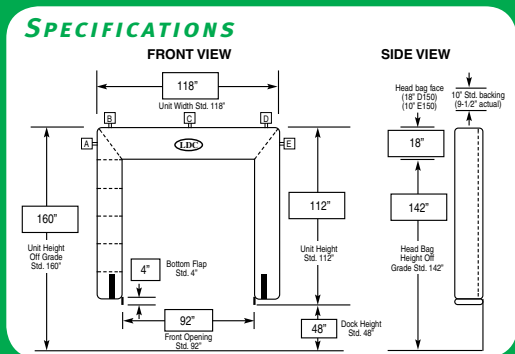

Generally designed to suit 8' wide x 8' high openings. The Series D150 reduces pressure against the building wall unlike conventional pads while creating a tight energy saving seal against the back of the truck.

LDC offers a wide variety of custom inflatables to satisfy your dock requirements

- Square faced design creates larger contact area against truck
- Pressure treated non-rot wood framing
- 24" yellow guide stripes for accurate truck placement
- Externally mounted motor with galvanized protective hood
- Higher wedged header design seals a variety of trailers
- Custom sizes and projections available
- Available in 22 oz Hi-Tear Vinyl or rugged 16 oz Hi-Tear Hypalon