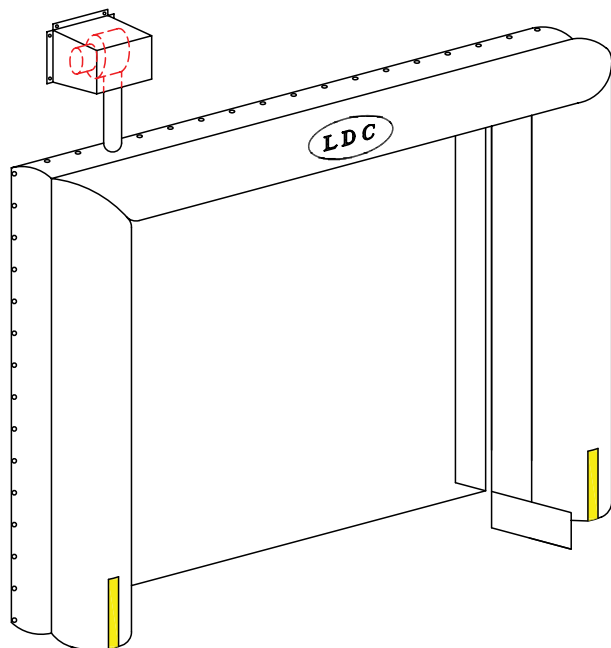

SERIES D150 Fixed Inflatable Dock Seal

BENEFITS

- ▶ **SAVE** hundreds of dollars in reduced energy costs
- ▶ **IMPROVE** working conditions by keeping dust, dirt, debris & insects out
- ▶ **PROTECT** product & personnel from harsh weather conditions
- ▶ **INCREASE PRODUCTIVITY** by providing a safe & comfortable working environment
- ▶ **DURABLE** range of Hi-Performance fabrics to choose from
- ▶ **CUSTOM** sizes available

Generally designed to suit 8' wide x 8' high openings. The Series D150 reduces pressure against the building wall unlike conventional pads while creating a tight energy saving seal against the back of the truck.

A one piece air bag construction with a unique internal baffle system creates a square faced design increasing contact area. This design ensures that off-centre trailers & even trailers that are not spotted square to the opening are sealed.

LDC offers a wide variety of custom inflatables to satisfy your dock requirements

- Square faced design creates larger contact area against truck
- Pressure treated non-rot wood framing
- 24" yellow guide stripes for accurate truck placement
- Externally mounted motor with galvanized protective hood
- Higher wedged header design seals a variety of trailers
- Custom sizes and projections available
- Available in 22 oz Hi-Tear Vinyl or rugged 16 oz Hi-Tear Hypalon